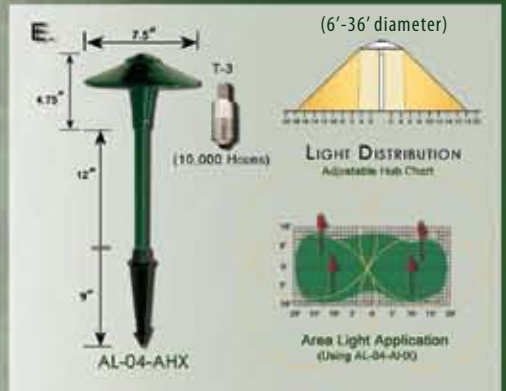

12V ADJUSTABLE AREA LIGHTS

Other Alternatives for Putting Greens:

SPECIFICATIONS

1. **A. Housing:** Cast Aluminum or Cast Brass
   - **Stem:** 9" Stem 7/8" O.D. Extruded Aluminum Threaded 1/2" NPS
   - **Socket:** G5.35 Ceramic Bi-Pin 250°C Teflon Wire
   - **Lamp:** 35w MR16 60° (VWFL) (50w max)
   - **Lens:** Solite Tempered Glass Lens
   - **Mounting:** FA-03 Black PVC Stake Supplied or FA-25 Commercial Mounting Pedestal Optional
   - **Connection:** FA-05 Quick Connector (Not Supplied)
   - **Wiring:** Black 3' 18-2 Zip Cord 25 Foot Lead Wire Available 16/2 add (-25F)
2. **B. Housing:** Extruded Aluminum or Cast Brass
   - **Stem:** 25" Stem 7/8" O.D. Extruded Aluminum Threaded 1/2" NPS
   - **Socket:** BA-15 D.C. Brass/Nickel Plated
   - **Lamp:** 35w T4/D.C. Halogen (50w max)
   - **Lens:** Clear Tempered Glass Lens
   - **Mounting:** FA-03 Black PVC Stake Supplied or FA-25 Commercial Mounting Pedestal Optional
   - **Connection:** FA-05 Quick Connector (Not Supplied)
   - **Wiring:** Black 3' 18-2 Zip Cord 25 Foot Lead Wire Available 16/2 add (-25F)
3. **C. Housing:** Cast Aluminum or Cast Brass
   - **Stem:** 9" Stem 7/8" O.D. Extruded Aluminum Threaded 1/2" NPS
   - **Socket:** G5.35 Ceramic Bi-Pin 250°C Teflon Wire
   - **Lamp:** 35w MR16 60° (VWFL) (50w max)
   - **Lens:** Solite Tempered Glass Lens
   - **Mounting:** FA-03 Black PVC Stake Supplied or FA-25 Commercial Mounting Pedestal Optional
   - **Connection:** FA-05 Quick Connector (Not Supplied)
   - **Wiring:** Black 3' 18-2 Zip Cord 25 Foot Lead Wire Available 16/2 add (-25F)

SPECIFICATIONS

1. **E. Housing:** Cast Aluminum or Cast Brass 7.5" Hat
   - **Stem:** 12" Stem 7/8" O.D. Tube
   - **Socket:** S.C. Bayonet Base (BA-15s)
   - **Lamp:** 20w T3 S.C. Xenon (35w max)
   - **Mounting:** FA-03 Black PVC Stake Supplied or FA-25 Commercial Mounting Pedestal Optional
   - **Connection:** FA-05 Quick Connector (Not Supplied)
   - **Wiring:** Black 3' 18-2 Zip Cord 25 Foot Lead Wire Available 16/2 add (-25F)
2. **F. Housing:** Cast Aluminum or Cast Brass 10" Hat
   - **Stem:** 15" Stem 7/8" O.D. Tube
   - **Socket:** S.C. Bayonet Base (BA-15s)
   - **Lamp:** 20w T3 S.C. Xenon (35w max)
   - **Mounting:** FA-03 Black PVC Stake Supplied or FA-25 Commercial Mounting Pedestal Optional
   - **Connection:** FA-05 Quick Connector (Not Supplied)
   - **Wiring:** Black 3' 18-2 Zip Cord 25 Foot Lead Wire Available 16/2 add (-25F)
3. **G. Housing:** Solid Copper, Unfinished 6.5" Hat
   - **Stem:** 14" Stem 1 1/8" O.D. Tube
   - **Socket:** S.C. Bayonet Base (BA-15s)
   - **Lamp:** 20w T3 Xenon S.C. (35w max)
   - **Lens:** Clear Tempered Glass Lens
   - **Mounting:** FA-03 Brass Stake Supplied or FA-25 Commercial Mounting Pedestal Optional
   - **Connection:** FA-05 Quick Connector (Not Supplied)
   - **Wiring:** Black 3' 18-2 Zip Cord 25 Foot Lead Wire Available 16/2 add (-25F)