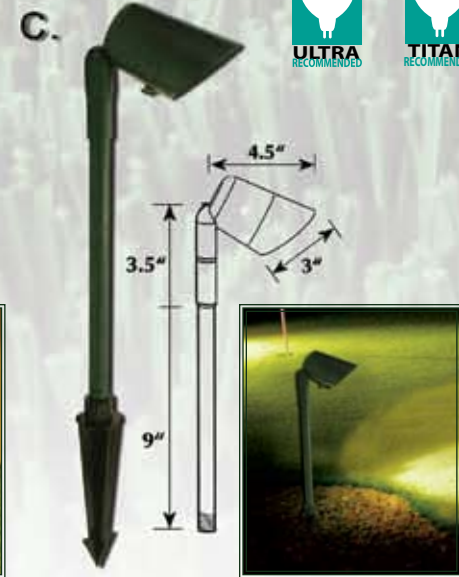

PGL-03

(5,000 Hours)

PGL-03 LIGHT DISTRIBUTION

D.

PGL-04

Features a cup holder, ball holder and two putter holders

- Housing: Extruded Black ABS w/Aluminum Fixture Head
- Socket: GX23 Bi Pin
- Lamp: 13w Compact Fluorescent 41k Cool White
- Lamp Life: 10,000+ Hours Average Rating
- Lens: High Impact Clear Acrylic
- Reflector: Highly Polished Specular Aluminum
- Ballast: Type 1 Outdoor Magnetic Clamped Core for All 120 Volt Compact Fluorescent Lights
- Primary Amp Draw for 120V is 0.165 Amp.