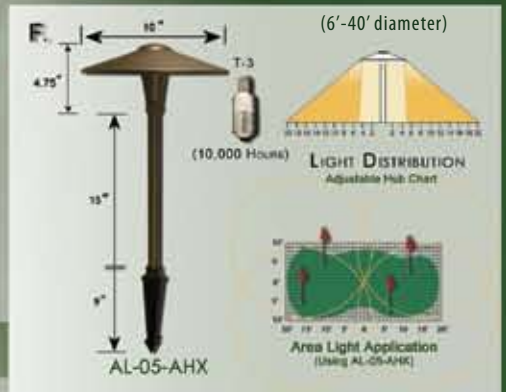

12V ADJUSTABLE AREA LIGHTS

Other Alternatives for Putting Greens:

SPECIFICATIONS

1. **A. Housing:** Cast Aluminum or Cast Brass
   - **Stem:** 9" Stem 7/8" O.D. Extruded Aluminum Threaded 1/2" NPS
   - **Socket:** G5.35 Ceramic Bi-Pin 250°C Teflon Wire
   - **Lamp:** 35w MR16 60° (VWFL) (50w max)
   - **Lens:** Solite Tempered Glass Lens
   - **Mounting:** FA-03 Black PVC Stake Supplied or FA-25 Commercial Mounting Pedestal Optional
   - **Connection:** FA-05 Quick Connector (Not Supplied)
   - **Wiring:** Black 3' 18-2 Zip Cord 25 Foot Lead Wire Available 16/2 add (-25F)
2. **B. Housing:** Extruded Aluminum or Cast Brass
   - **Stem:** 25" Stem 7/8" O.D. Extruded Aluminum Threaded 1/2" NPS
   - **Socket:** BA-15 D.C. Brass/Nickel Plated
   - **Lamp:** 35w T4/D.C. Halogen (50w max)
   - **Lens:** Clear Tempered Glass Lens
   - **Mounting:** FA-03 Black PVC Stake Supplied or FA-25 Commercial Mounting Pedestal Optional
   - **Connection:** FA-05 Quick Connector (Not Supplied)
   - **Wiring:** Black 3' 18-2 Zip Cord 25 Foot Lead Wire Available 16/2 add (-25F)
3. **C. Housing:** Cast Aluminum or Cast Brass
   - **Stem:** 9" Stem 7/8" O.D. Extruded Aluminum Threaded 1/2" NPS
   - **Socket:** G5.35 Ceramic Bi-Pin 250°C Teflon Wire
   - **Lamp:** 35w MR16 60° (VWFL) (50w max)
   - **Lens:** Solite Tempered Glass Lens
   - **Mounting:** FA-03 Black PVC Stake Supplied or FA-25 Commercial Mounting Pedestal Optional
   - **Connection:** FA-05 Quick Connector (Not Supplied)
   - **Wiring:** Black 3' 18-2 Zip Cord 25 Foot Lead Wire Available 16/2 add (-25F)

SPECIFICATIONS

1. **E. Housing:** Cast Aluminum or Cast Brass 7.5" Hat
   - **Stem:** 12" Stem 7/8" O.D. Tube
   - **Socket:** S.C. Bayonet Base (BA-15s)
   - **Lamp:** 20w T3 S.C. Xenon (35w max)
   - **Mounting:** FA-03 Black PVC Stake Supplied or FA-25 Commercial Mounting Pedestal Optional
   - **Connection:** FA-05 Quick Connector (Not Supplied)
   - **Wiring:** Black 3' 18-2 Zip Cord 25 Foot Lead Wire Available 16/2 add (-25F)
2. **F. Housing:** Cast Aluminum or Cast Brass 10" Hat
   - **Stem:** 15" Stem 7/8" O.D. Tube
   - **Socket:** S.C. Bayonet Base (BA-15s)
   - **Lamp:** 20w T3 S.C. Xenon (35w max)
   - **Mounting:** FA-03 Black PVC Stake Supplied or FA-25 Commercial Mounting Pedestal Optional
   - **Connection:** FA-05 Quick Connector (Not Supplied)
   - **Wiring:** Black 3' 18-2 Zip Cord 25 Foot Lead Wire Available 16/2 add (-25F)
3. **G. Housing:** Solid Copper, Unfinished 6.5" Hat
   - **Stem:** 14" Stem 1 1/8" O.D. Tube
   - **Socket:** S.C. Bayonet Base (BA-15s)
   - **Lamp:** 20w T3 Xenon S.C. (35w max)
   - **Lens:** Clear Tempered Glass Lens
   - **Mounting:** FA-03 Brass Stake Supplied or FA-25 Commercial Mounting Pedestal Optional
   - **Connection:** FA-05 Quick Connector (Not Supplied)
   - **Wiring:** Black 3' 18-2 Zip Cord 25 Foot Lead Wire Available 16/2 add (-25F)