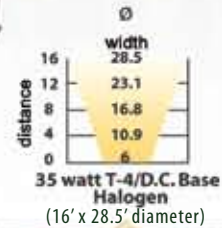

12V PUTTING GREEN LIGHTS

THE ULTIMATE 120V PUTTING GREEN LIGHT

PGL-01

(5,000 Hours)

PGL-01 LIGHT DISTRIBUTION

PGL-02

(10,000 Hours)

PGL-02 LIGHT DISTRIBUTION