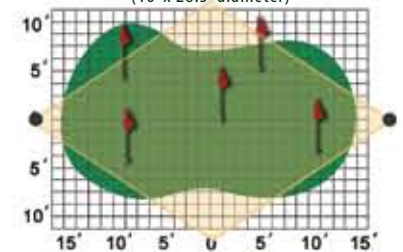

PGL-02 LIGHT DISTRIBUTION