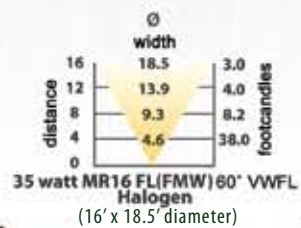

12V PUTTING GREEN LIGHTS

THE ULTIMATE 120V PUTTING GREEN LIGHT

PGL-01

(5,000 Hours)

PGL-01 LIGHT DISTRIBUTION

PGL-02

(10,000 Hours)

PGL-02 LIGHT DISTRIBUTION

PGL-03

(5,000 Hours)

PGL-03 LIGHT DISTRIBUTION

D.

PGL-04

Features a cup holder, ball holder and two putter holders

- Housing: Extruded Black ABS w/Aluminum Fixture Head
- Socket: GX23 Bi Pin
- Lamp: 13w Compact Fluorescent 41k Cool White
- Lamp Life: 10,000+ Hours Average Rating
- Lens: High Impact Clear Acrylic
- Reflector: Highly Polished Specular Aluminum
- Ballast: Type 1 Outdoor Magnetic Clamped Core for All 120 Volt Compact Fluorescent Lights
- Primary Amp Draw for 120V is 0.165 Amp.