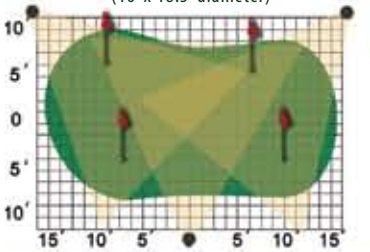

PGL-03

(5,000 Hours)

PGL-03 LIGHT DISTRIBUTION

D.

PGL-04

Features a cup holder, ball holder and two putter holders

- Housing: Extruded Black ABS w/Aluminum Fixture Head
- Socket: GX23 Bi Pin
- Lamp: 13w Compact Fluorescent 41k Cool White
- Lamp Life: 10,000+ Hours Average Rating
- Lens: High Impact Clear Acrylic
- Reflector: Highly Polished Specular Aluminum
- Ballast: Type 1 Outdoor Magnetic Clamped Core for All 120 Volt Compact Fluorescent Lights
- Primary Amp Draw for 120V is 0.165 Amp.