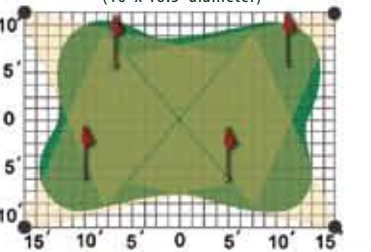

PGL-01 LIGHT DISTRIBUTION