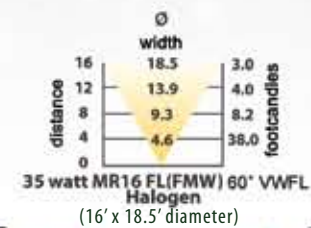

12V PUTTING GREEN LIGHTS

THE ULTIMATE 120V PUTTING GREEN LIGHT

PGL-01

(5,000 Hours)

PGL-01 LIGHT DISTRIBUTION

PGL-02

(10,000 Hours)

PGL-02 LIGHT DISTRIBUTION